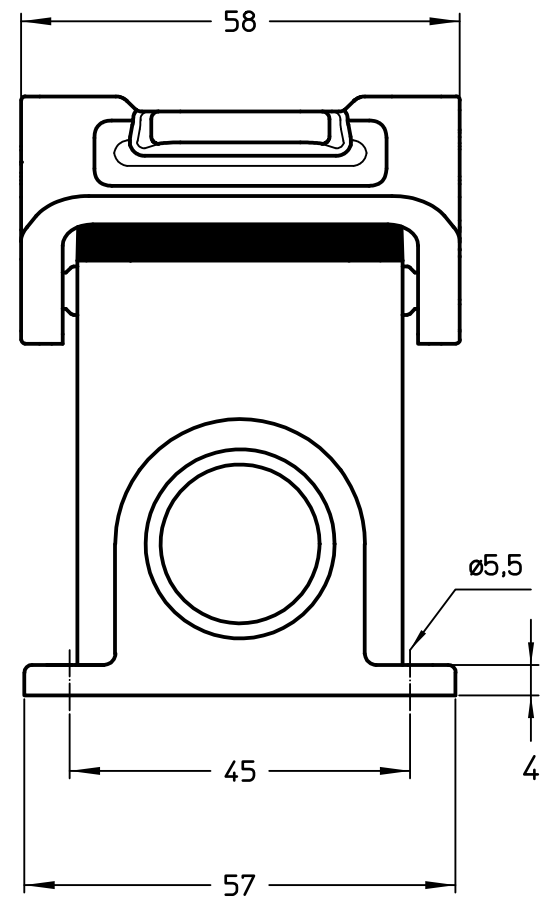

Diritti riservati All rights reserved

Dimensions
in mm

Simplified representation with dimensions without tolerance

Original Size A4

MLP 24.25

Date 24/02/22

surface mounting housing, size "104.27", 1x M25 side entry,

Sign. G. Renna

with 2 IL-BRID levers

Scale
1:1