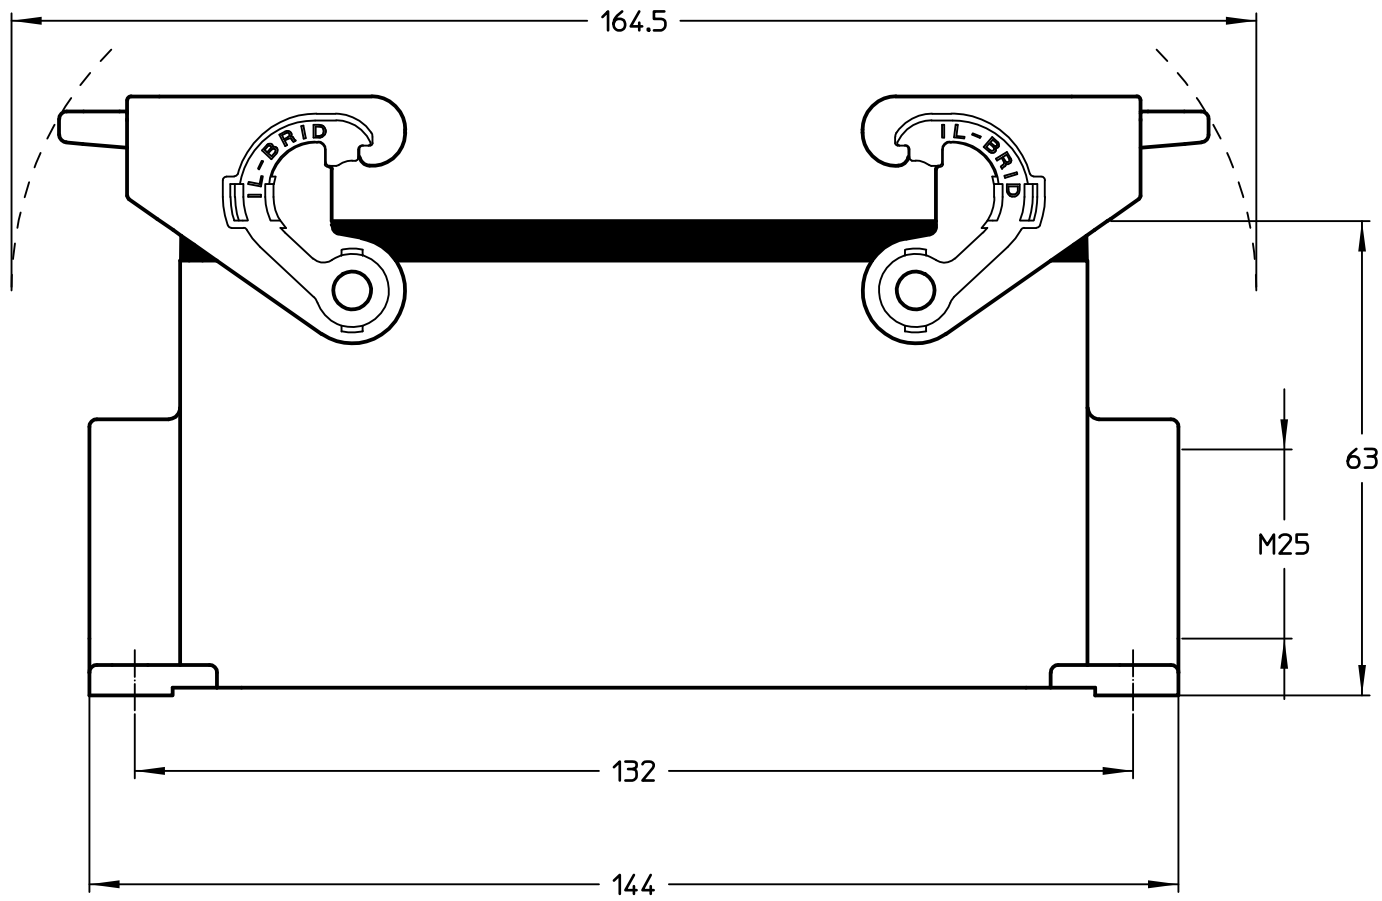

Diritti riservati All rights reserved

Dimensions
in mm

Simplified representation with dimensions without tolerance

Original Size A4

MLP 24.25

Date 24/02/22

surface mounting housing, size "104.27", 1x M25 side entry,

Sign. G. Renna

with 2 IL-BRID levers

Scale
1:1