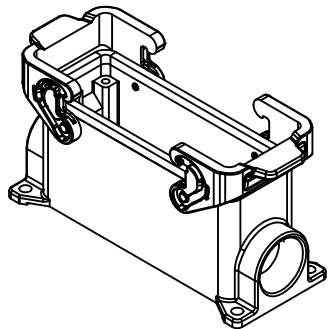

Diritti riservati All rights reserved

Dimensions
in mm

Simplified representation with dimensions without tolerance

Original Size A4

MLP 24.25

Date 24/02/22

surface mounting housing, size "104.27", 1x M25 side entry,

Sign. G. Renna

with 2 IL-BRID levers

Scale
1:1